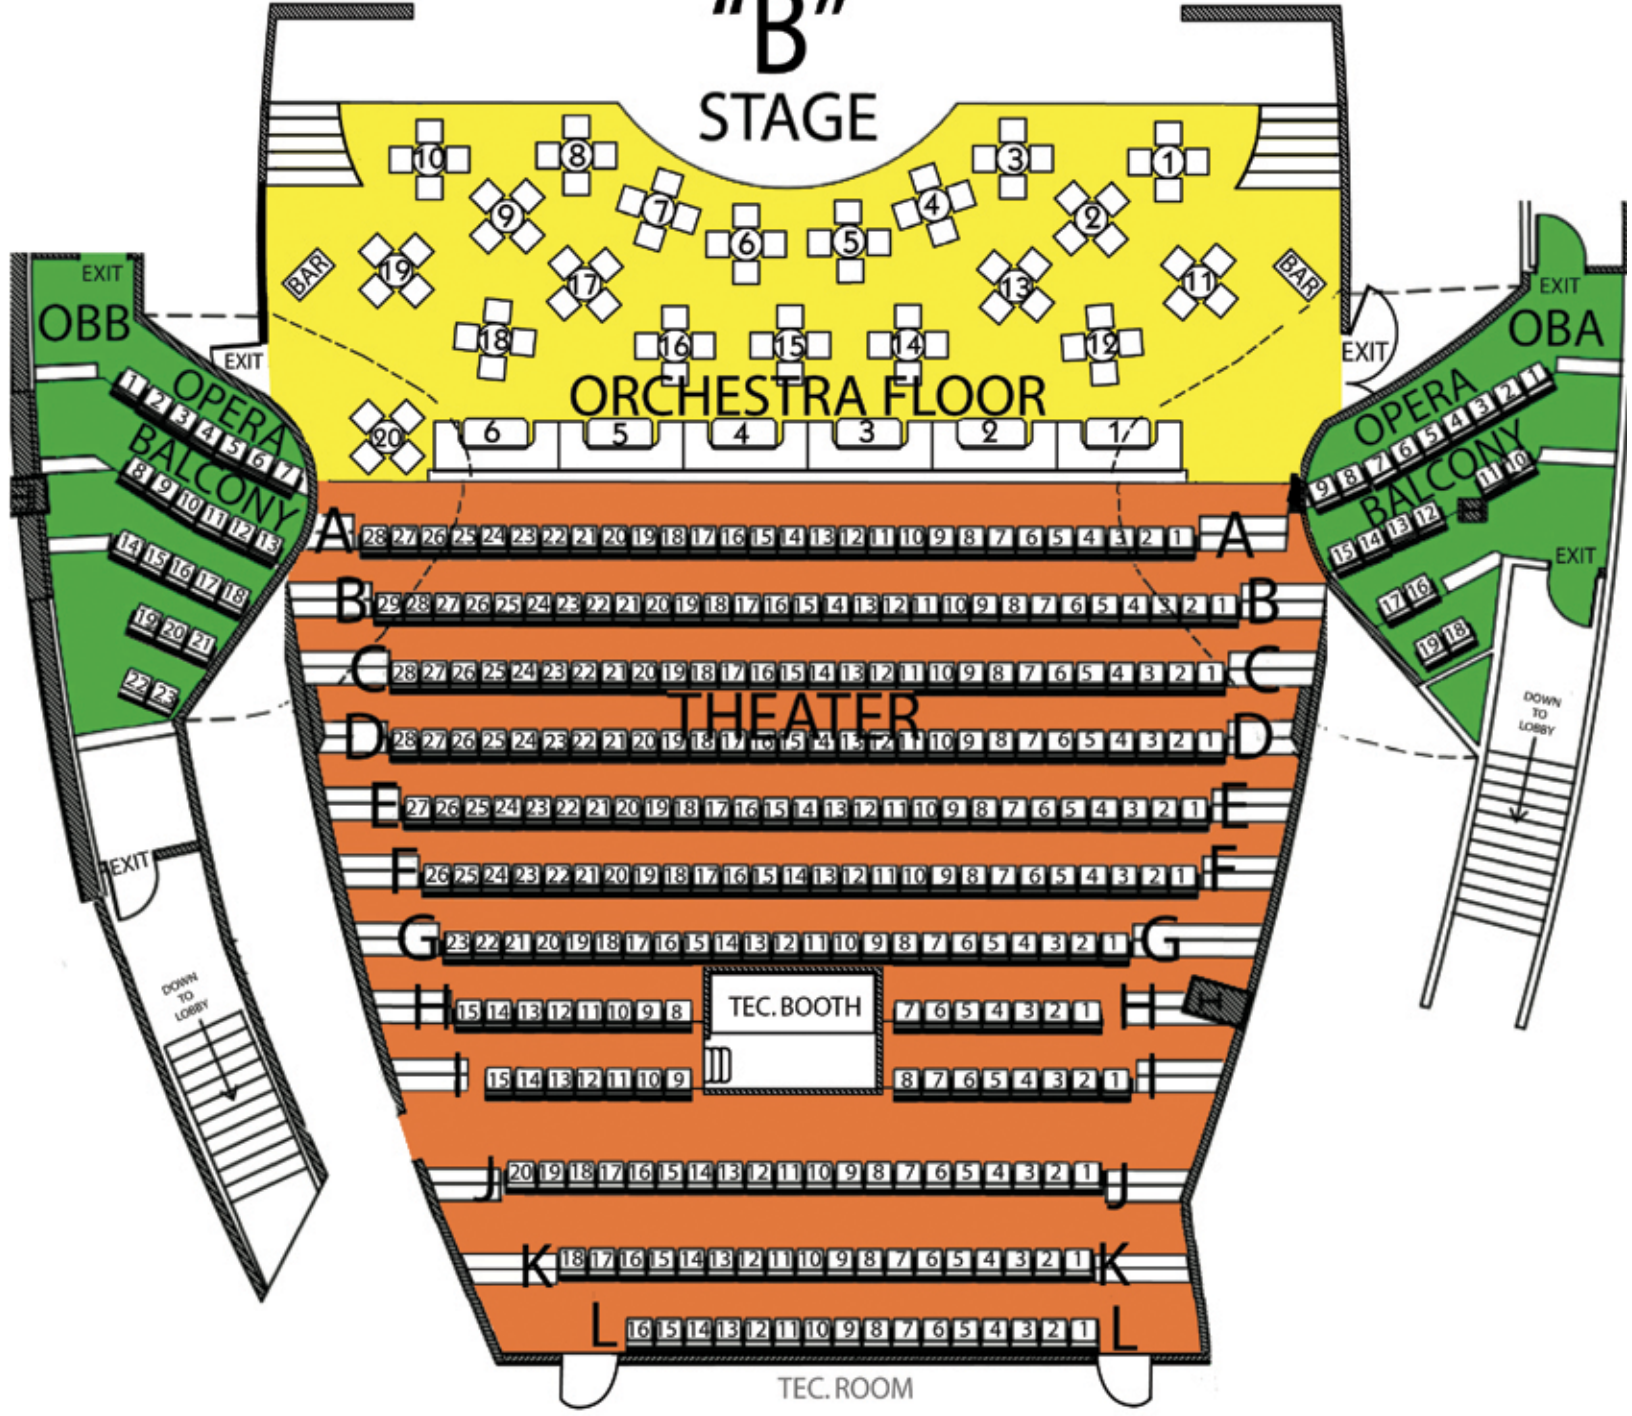

THE  OC
PAVILION
 PERFORMING ARTS THEATRE
 THEATER SEATING

ORCHESTRA FLOOR KEY

 = TABLE

 = BOOTH

"B"
STAGE

TEC. ROOM