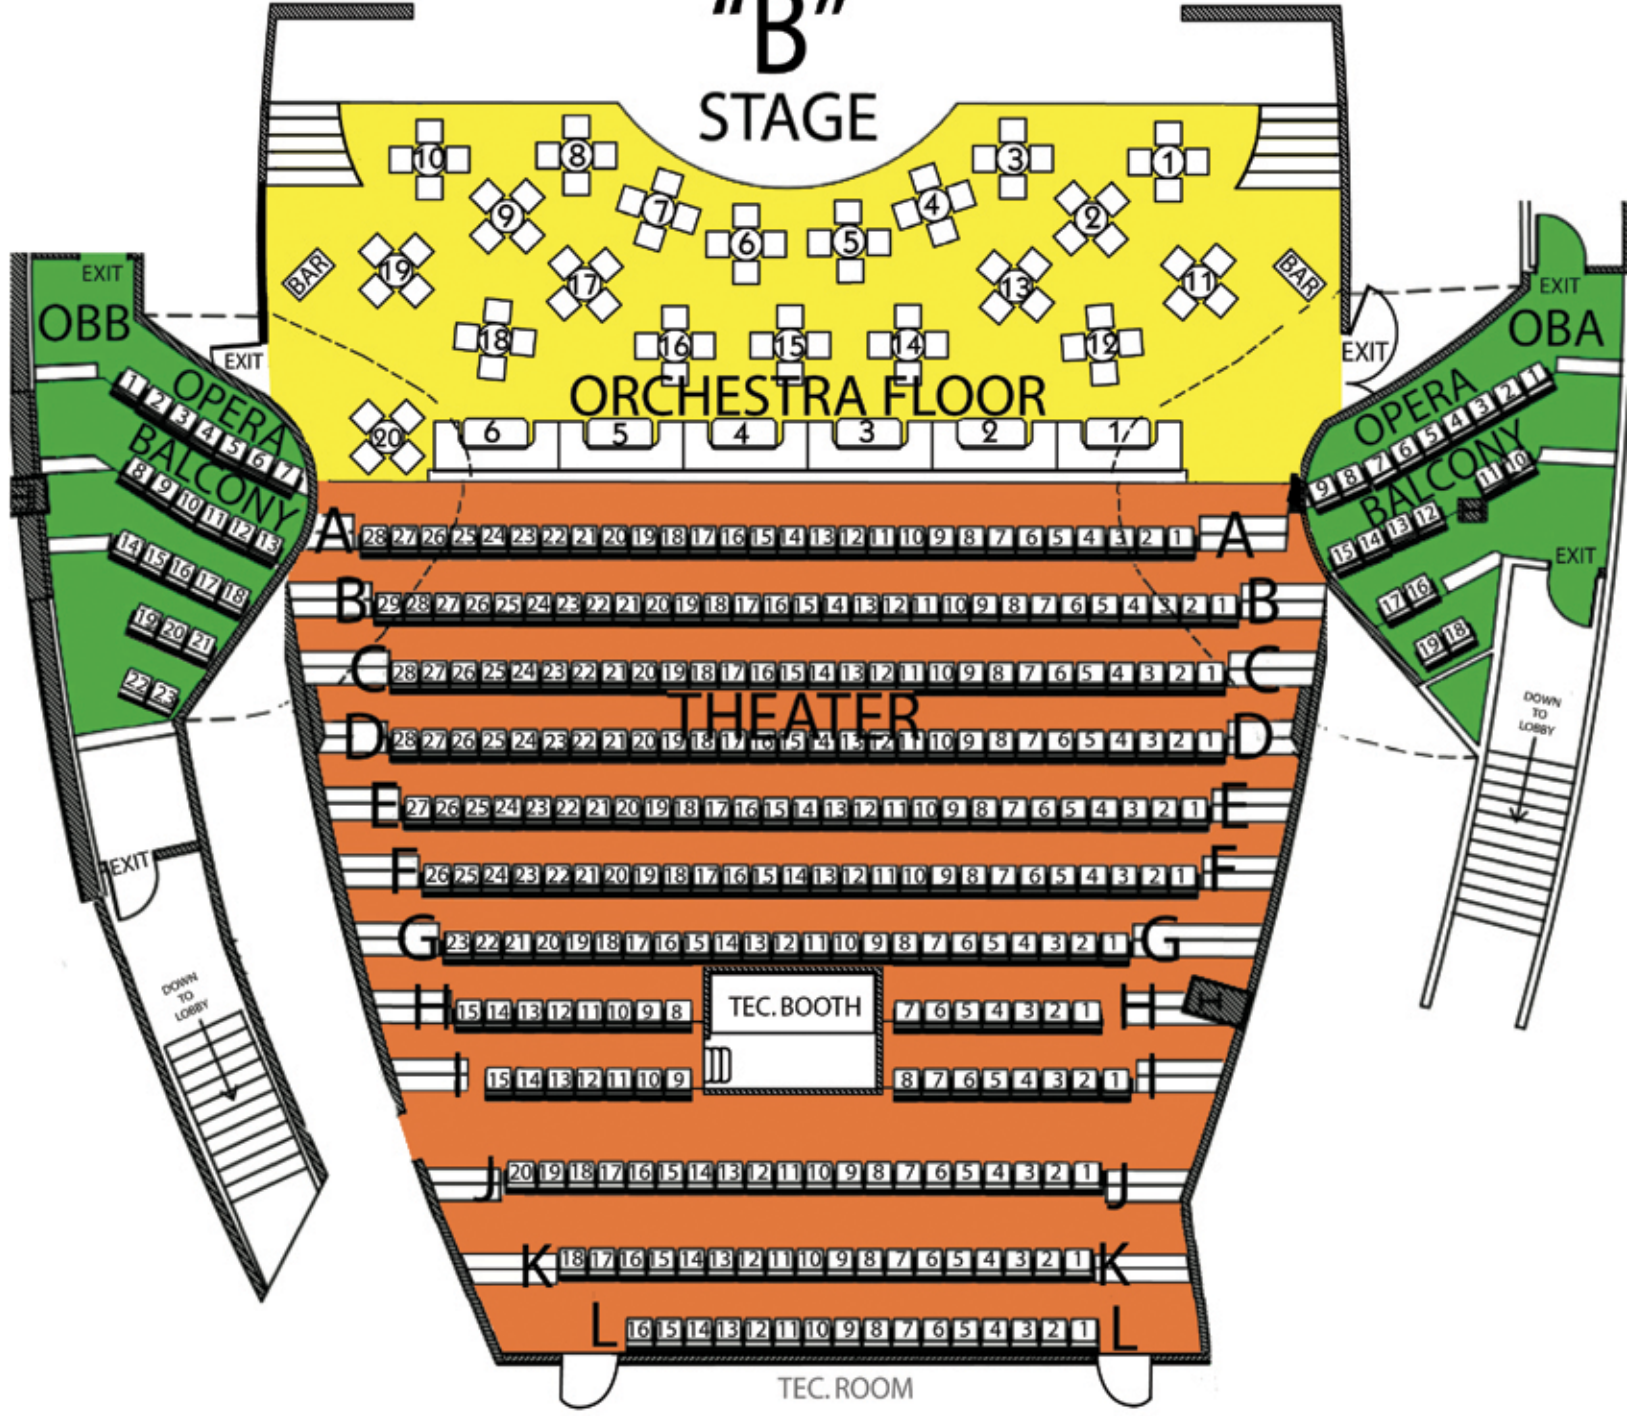

THE  OC
PAVILION
 PERFORMING ARTS THEATRE
 THEATER SEATING

ORCHESTRA FLOOR KEY

 = TABLE

 = BOOTH

"B"
 STAGE

TEC. ROOM